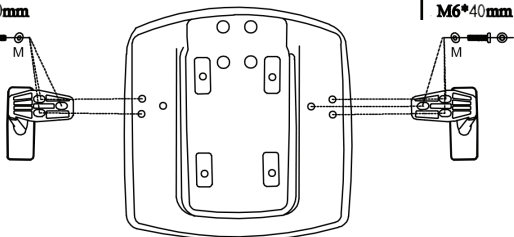

AERO CHAIR

BY

NAVODESK

USER MANUAL

A	B _L	B _R	C	
1PCS	1PCS	1PCS	1PCS	
D	E	F	G	
1PCS	1PCS	1PCS	1PCS	
H	Q	N	M	L
5PCS	1PCS (M5)	3PCS*M8	6PCS(Ø6MM)	3PCS (Ø8*17*1.5MM)
I	J	K		
6PCS*1PCS(M6*40MM)	4PCS*1PCS (M6*25MM)	3PCS*1PCS(M8*22MM)		

NOTE: PLEASE FOLLOW INSTRUCTIONS SEQUENTIALLY FROM POINT NO. 1-8

ATTACH ARMRESTS TO THE SEAT

② B_L

M6*40mm

① B_R

M6*40mm

③

ATTACH CHAIR PLATE TO THE SEAT

J M6X25mm

ATTACH CHAIR PLATE TO THE SEAT

⑧

K M8*22mm

N L

④

ATTACH BACKREST TO THE SEAT

⑦