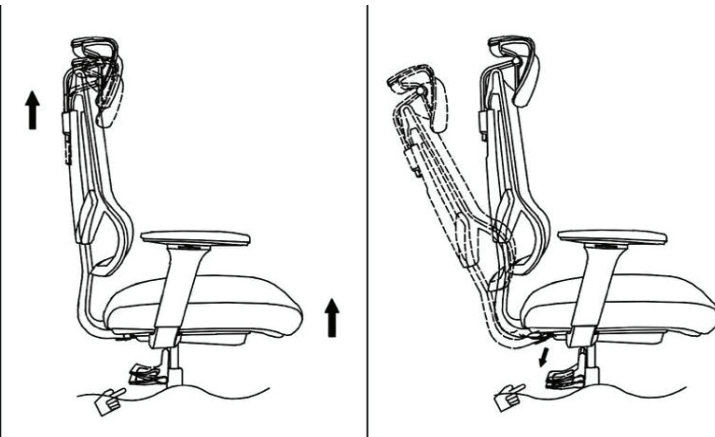

AERO CHAIR

BY

NAVODESK

USER MANUAL

A	B _L	B _R	C	
1PCS	1PCS	1PCS	1PCS	
D	E	F	G	
1PCS	1PCS	1PCS	1PCS	
H	Q	N	M	L
5PCS	1PCS (M5)	3PCS*M8	6PCS(Ø6MM)	3PCS (Ø8*17*1.5MM)
I	J	K		
6PCS*1PCS(M6*40MM)	4PCS*1PCS (M6*25MM)	3PCS*1PCS(M8*22MM)		

NOTE: PLEASE FOLLOW INSTRUCTIONS SEQUENTIALLY FROM POINT NO. 1-8

ATTACH ARMRESTS TO THE SEAT

② B_L

M6*40mm

① B_R

M6*40mm

③

ATTACH CHAIR PLATE TO THE SEAT

J M6X25mm

ATTACH CHAIR PLATE TO THE SEAT

⑧

K M8*22mm

N L

④

ATTACH BACKREST TO THE SEAT

⑦