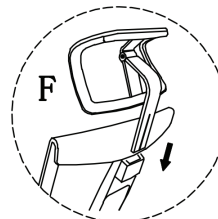

AERO CHAIR

BY

NAVODESK

USER MANUAL

A	B _L	B _R	C	
1PCS	1PCS	1PCS	1PCS	
D	E	F	G	
1PCS	1PCS	1PCS	1PCS	
H	Q	N	M	L
5PCS	1PCS (M5)	3PCS*M8	6PCS(Ø6MM)	3PCS (Ø8*17*1.5MM)
I	J	K		
6PCS*1PCS(M6*40MM)	4PCS*1PCS (M6*25MM)	3PCS*1PCS(M8*22MM)		

NOTE: PLEASE FOLLOW INSTRUCTIONS SEQUENTIALLY FROM POINT NO. 1-8

ATTACH ARMRESTS TO THE SEAT

② B_L

M6*40mm

① B_R

M6*40mm

③

ATTACH CHAIR PLATE TO THE SEAT

J M6X25mm

ATTACH CHAIR PLATE TO THE SEAT

⑧

K M8*22mm

N L

④

ATTACH BACKREST TO THE SEAT

⑦