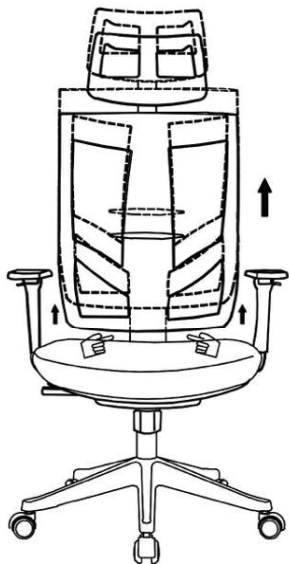

AERO CHAIR

BY

NAVODESK

USER MANUAL

A	B _L	B _R	C	
1PCS	1PCS	1PCS	1PCS	
D	E	F	G	
1PCS	1PCS	1PCS	1PCS	
H	Q	N	M	L
5PCS	1PCS (M5)	3PCS*M8	6PCS(Ø6MM)	3PCS (Ø8*17*1.5MM)
I	J	K		
6PCS*1PCS(M6*40MM)	4PCS*1PCS (M6*25MM)	3PCS*1PCS(M8*22MM)		

NOTE: PLEASE FOLLOW INSTRUCTIONS SEQUENTIALLY FROM POINT NO. 1-8

ATTACH ARMRESTS TO THE SEAT

② B_L

M6*40mm

① B_R

M6*40mm

③

ATTACH CHAIR PLATE TO THE SEAT

J M6X25mm

ATTACH CHAIR PLATE TO THE SEAT

⑧

K M8*22mm

N L

④

ATTACH BACKREST TO THE SEAT

⑦