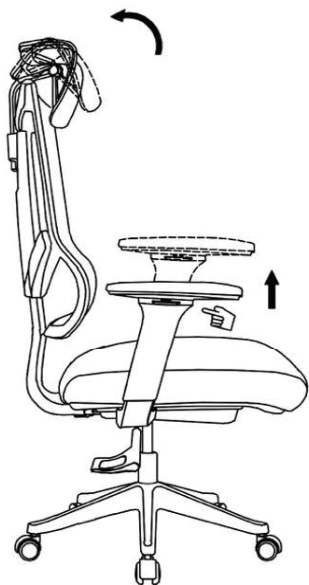

AERO CHAIR

BY

NAVODESK

USER MANUAL

A	B _L	B _R	C	
1PCS	1PCS	1PCS	1PCS	
D	E	F	G	
1PCS	1PCS	1PCS	1PCS	
H	Q	N	M	L
5PCS	1PCS (M5)	3PCS*M8	6PCS(Ø6MM)	3PCS (Ø8*17*1.5MM)
I	J	K		
6PCS*1PCS(M6*40MM)	4PCS*1PCS (M6*25MM)	3PCS*1PCS(M8*22MM)		

NOTE: PLEASE FOLLOW INSTRUCTIONS SEQUENTIALLY FROM POINT NO. 1-8

ATTACH ARMRESTS TO THE SEAT

② B_L

M6*40mm

① B_R

M6*40mm

③

ATTACH CHAIR PLATE TO THE SEAT

J M6X25mm

ATTACH CHAIR PLATE TO THE SEAT

⑧

K M8*22mm

N L

④

ATTACH BACKREST TO THE SEAT

⑦